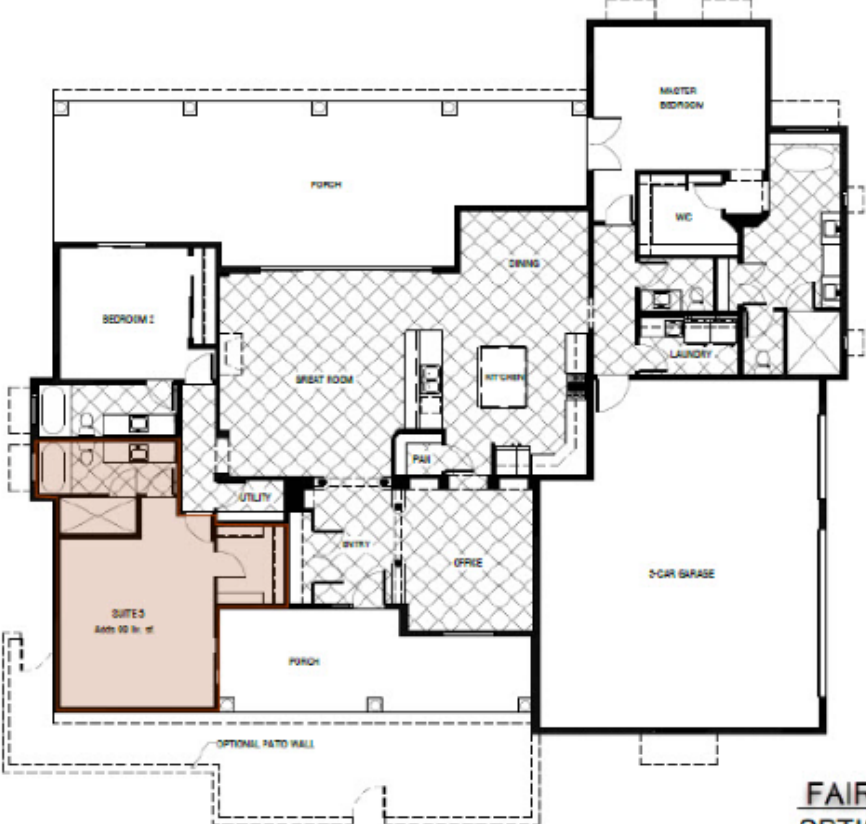

**RED HAWK**  
AT J-6 RANCH

FAIRBANK PLAN  
OPTIONAL SUITE 3  
Adds 88 s.f. to livable.