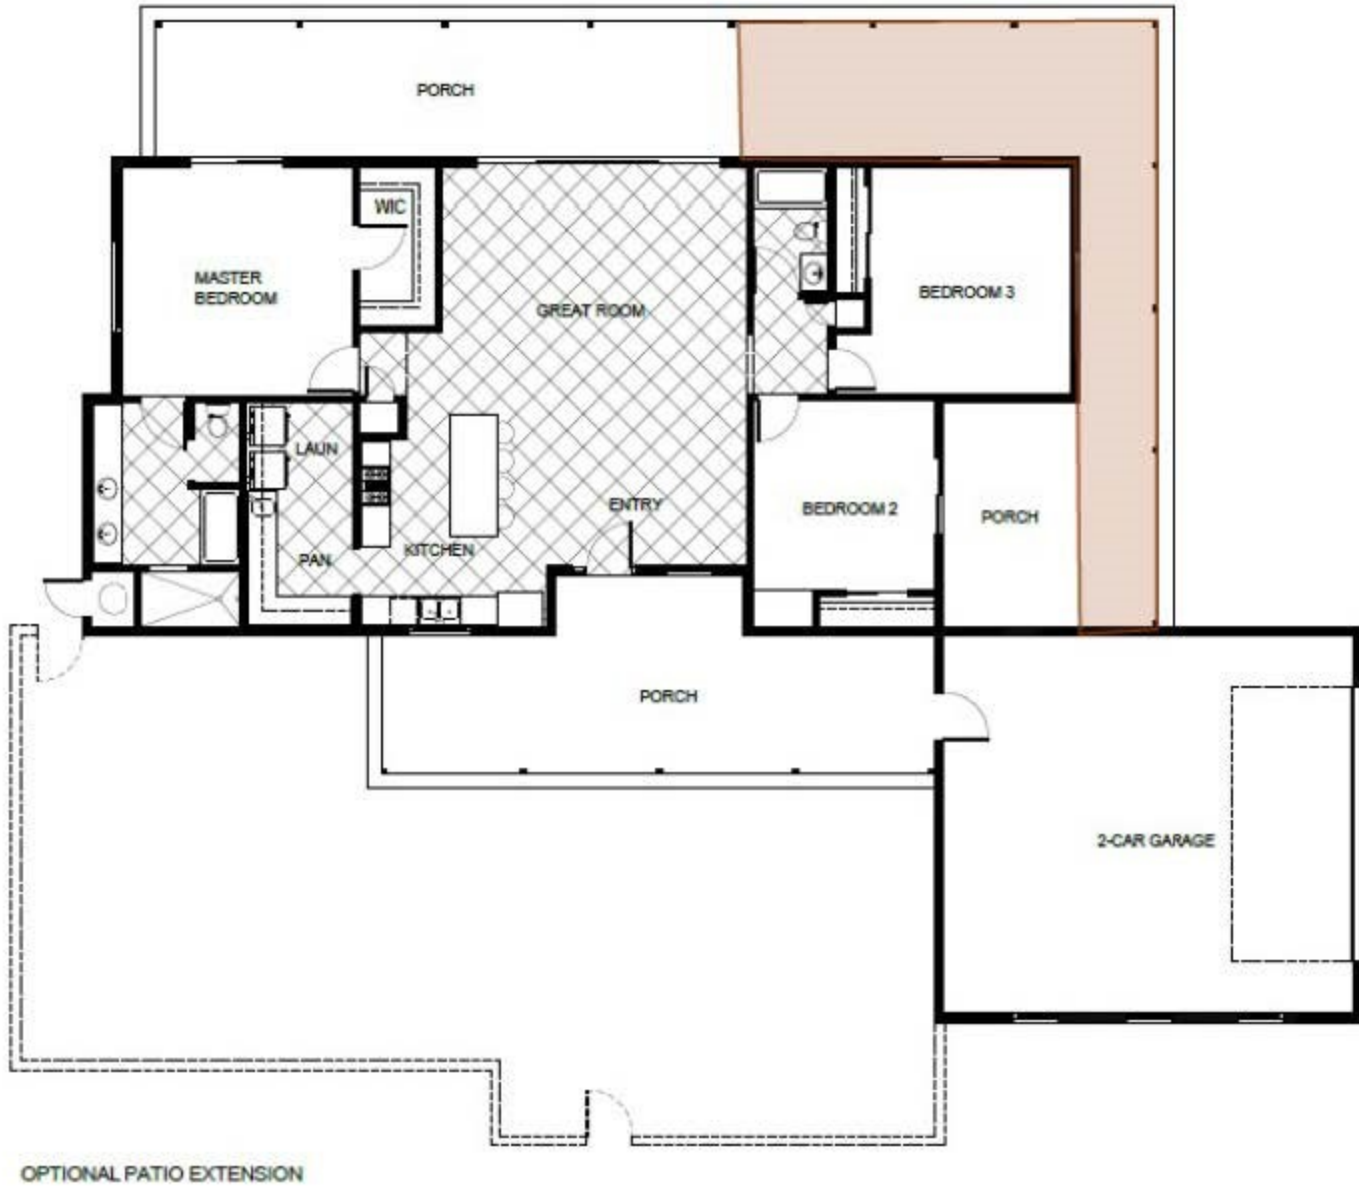

# RED HAWK

AT J-6 RANCH

REEF PLAN  
OPT. EXTENDED PATIO