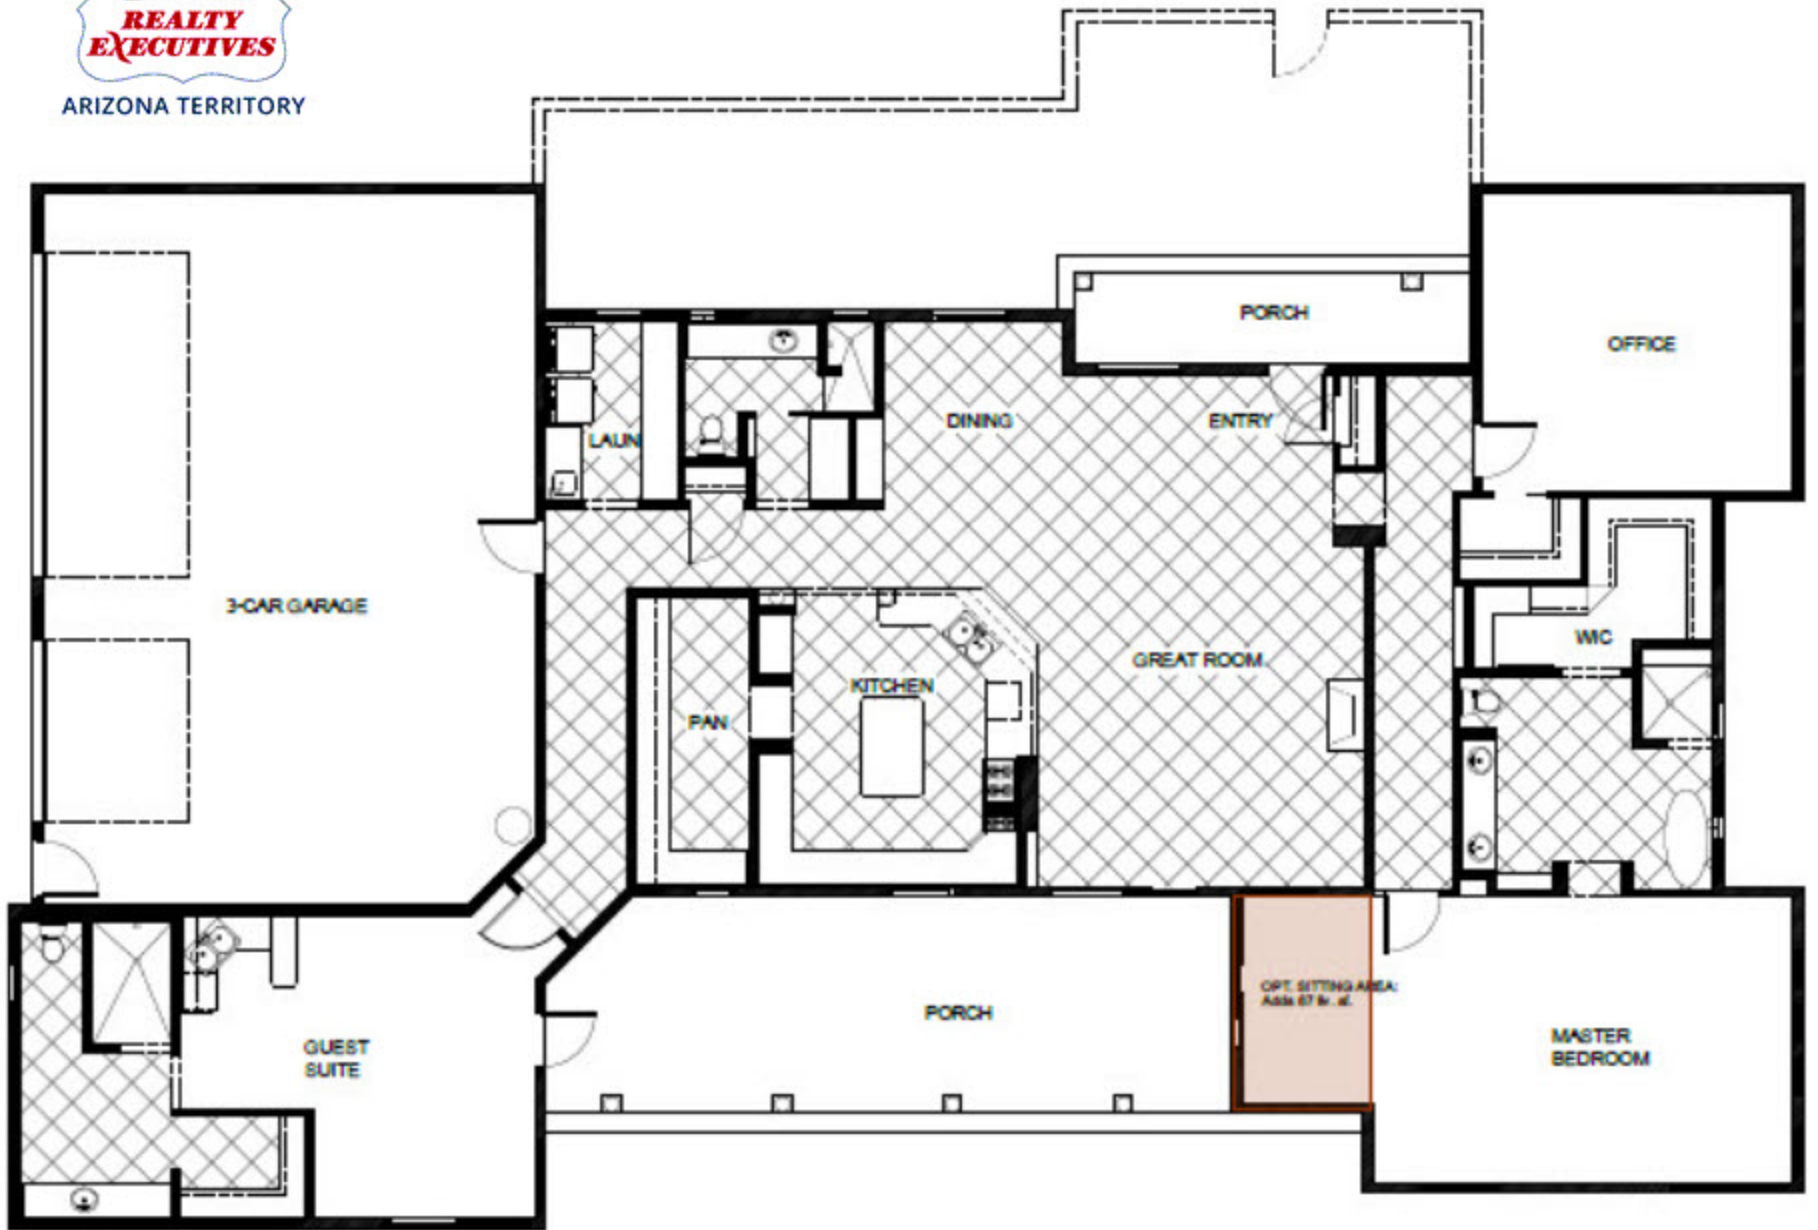

ARIZONA TERRITORY

Palmerlee and Charleston

OPT. SITTING AREA:
Adds 87 s.f. to livable.