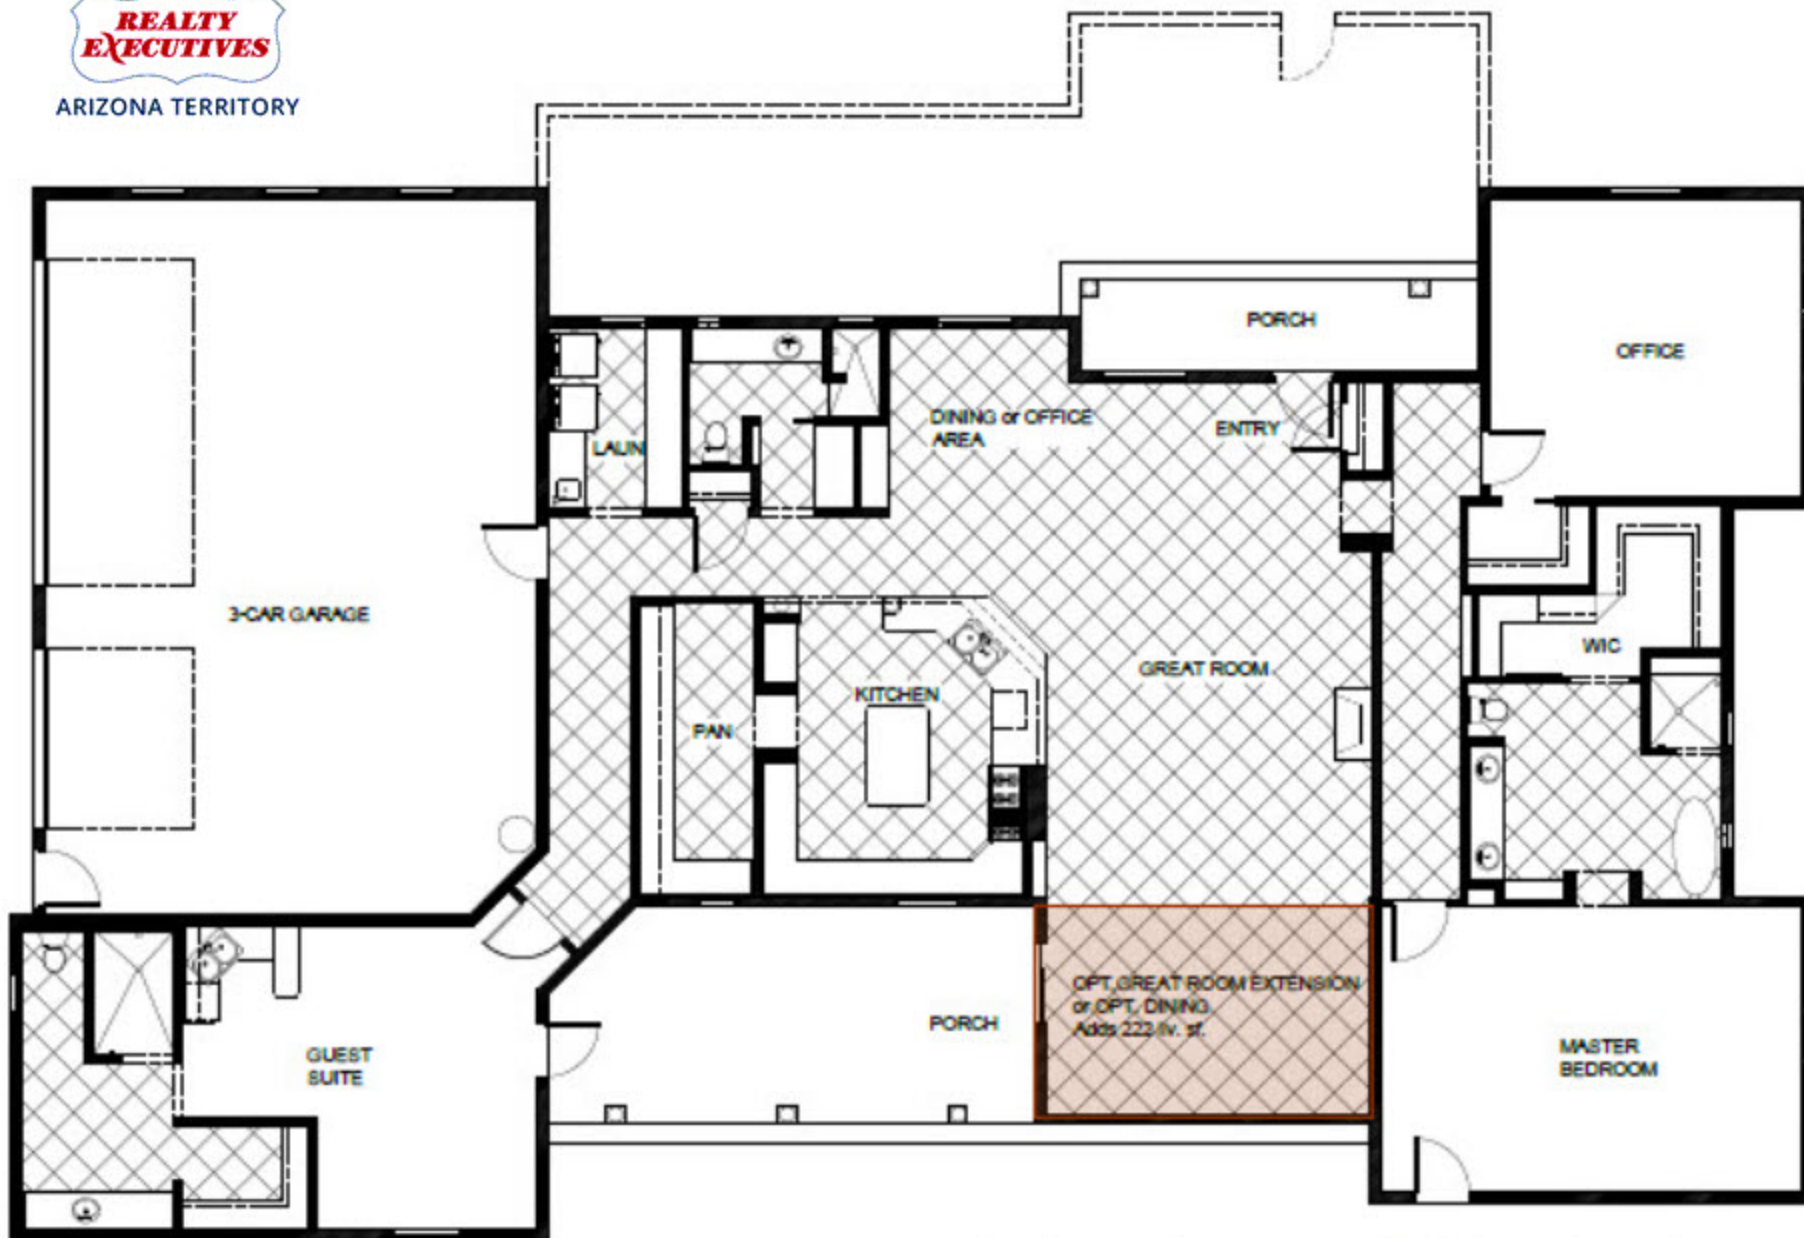

ARIZONA TERRITORY

**RED HAWK**  
AT J-6 RANCH

Palmerlee and Charleston  
OPT. GREAT RM. EXTENSION  
Adds 222 s.f. to livable.