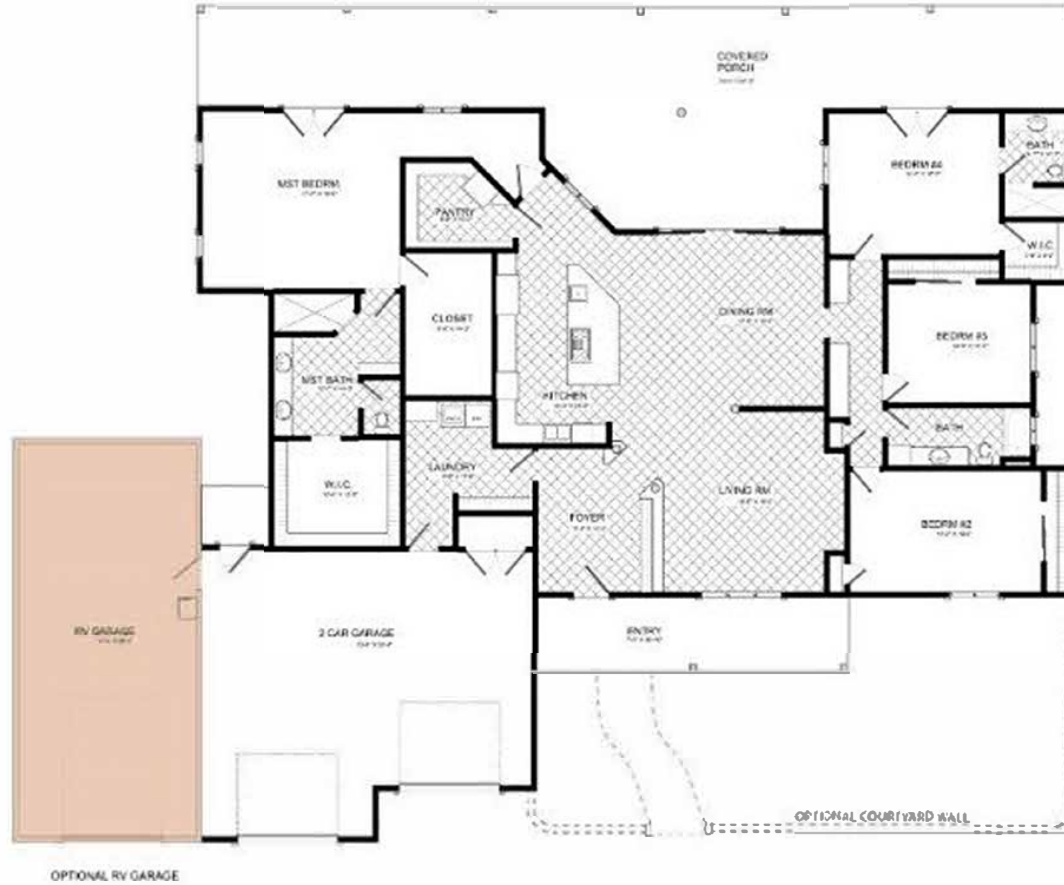

ARIZONA TERRITORY

**HARSHAW**  
**OPTIONAL WORKSHOP**  
**(REDUCE RV GARAGE CEILING HEIGHT 6FT)**