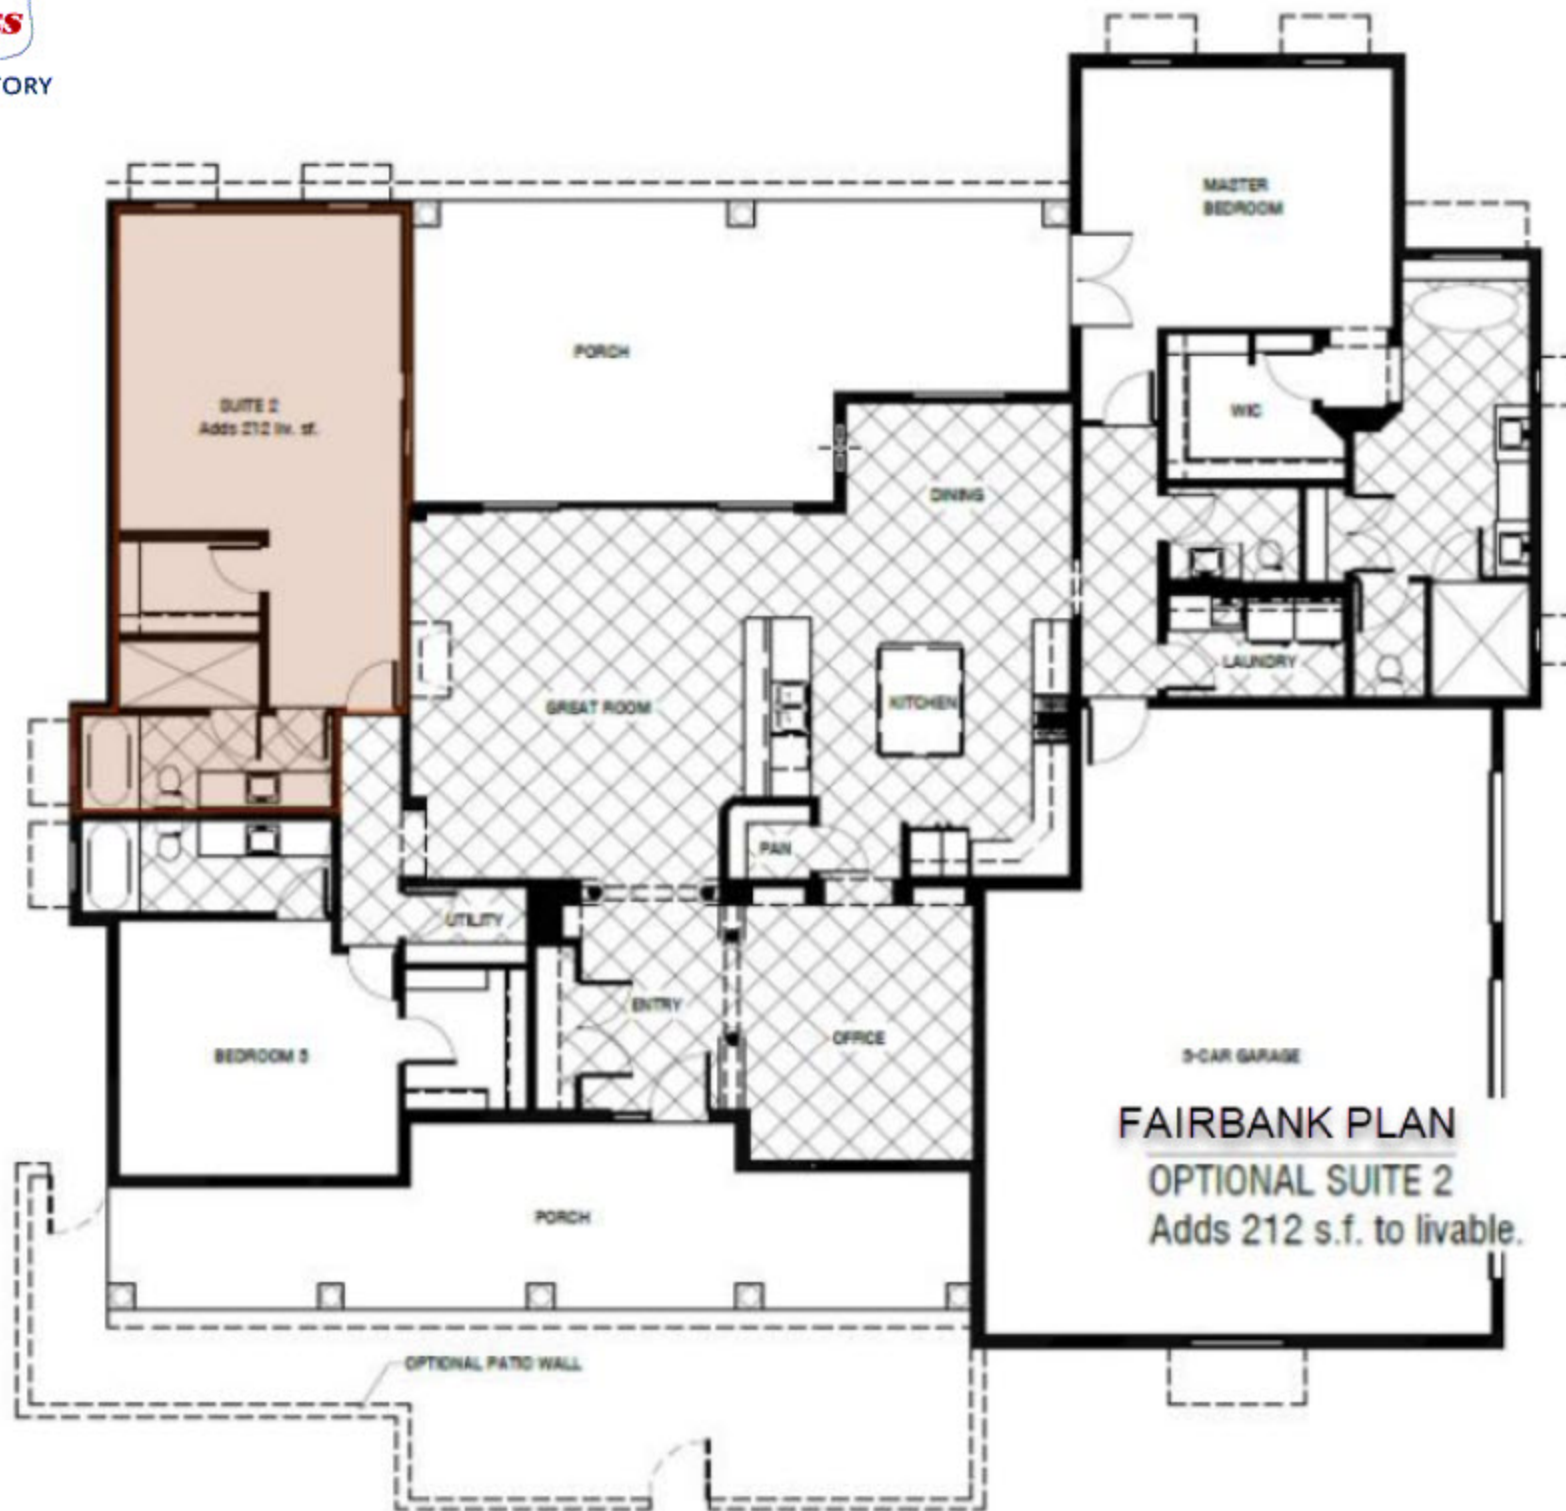

ARIZONA TERRITORY

RED HAWK
AT J-6 RANCH

Fairbank
Optional Suite 2 with Bathroom
Adds 212 s.f. to livable